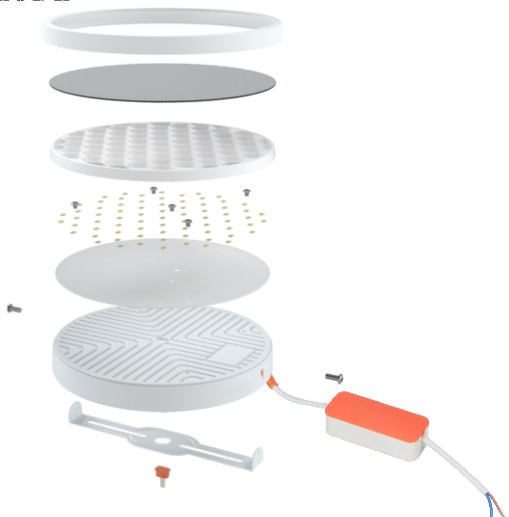

ZHONGSHAN XILE OPTOELECTRONIC TECHNOLOGY CO.,LTD.

Details

Datasheet- Small Panel Light Bee Series

PARAMETERS:

ModelNo	XLRPR-18W	XLRPR-24W	XLRPR-36W
Power	18W	24W	36W
CRI	70/80		
Power Factor	0.5/0.9		
Beam Angle	120°		
LED	SMD2835*48	SMD2835*72	SMD2835*109
Diameter(mm)	Φ120*30	Φ170*30	Φ225*30

DIMENSIONS

LIGHTING DISTRIBUTIONS

EXPLODE

APPLICATIONS