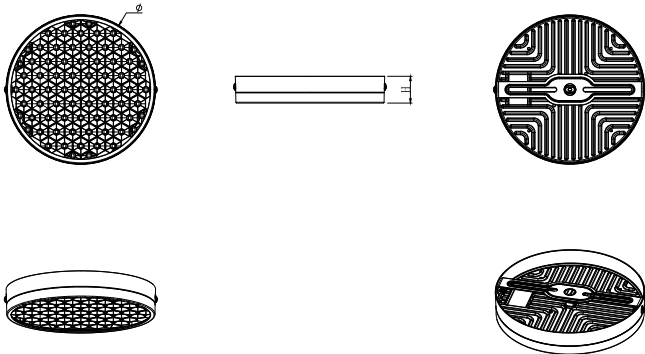

ZHONGSHAN XILE OPTOELECTRONIC TECHNOLOGY CO.,LTD.

Details

Datasheet- Small Panel Light Bee Series

PARAMETERS:

ModelNo	XLRPR-18W	XLRPR-24W	XLRPR-36W
Power	18W	24W	36W
CRI	70/80		
Power Factor	0.5/0.9		
Beam Angle	120°		
LED	SMD2835*48	SMD2835*72	SMD2835*109
Diameter(mm)	Φ120*30	Φ170*30	Φ225*30

DIMENSIONS

LIGHTING DISTRIBUTIONS

EXPLODE

APPLICATIONS