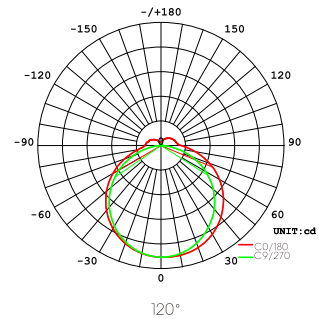

ZHONGSHAN XILE OPTOELECTRONIC TECHNOLOGY CO.,LTD.

Details

Datasheet- Small Panel Light Bee Series

PARAMETERS:

ModelNo	XLRPR-18W	XLRPR-24W	XLRPR-36W
Power	18W	24W	36W
CRI	70/80		
Power Factor	0.5/0.9		
Beam Angle	120°		
LED	SMD2835*48	SMD2835*72	SMD2835*109
Diameter(mm)	Φ120*30	Φ170*30	Φ225*30

DIMENSIONS

LIGHTING DISTRIBUTIONS

EXPLODE

APPLICATIONS