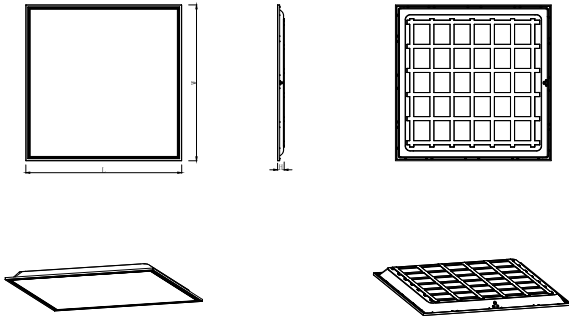

ZHONGSHAN XILE OPTOELECTRONIC TECHNOLOGY CO.,LTD.

Details

Datasheet- Small Panel Light Demeter I Series

PARAMETERS:

Model No	XL-6060-2	XL-6060-2	XL-6060-2	XL-6060-2	XL-6060-2	XL-6060-2	XL-6060-2	XL-6060-2
Power	36W	48W	60W	36W	48W	60W	72W	90W
Efficacy	100LM/W							
Power Factor	0.5/0.9							
CRI	80/90							
Beam Angle	120°							
LED	SMD2835*48	SMD2835*48	SMD2835*48	SMD2835*48	SMD2835*48	SMD2835*48	SMD2835*96	SMD2835*96
Size (mm)	595*595*30	595*595*30	595*595*30	295*1195*30	295*1195*30	295*1195*30	595*1195*30	595*1195*30

DIMENSIONS

LIGHTING DISTRIBUTIONS

EXPLODE

APPLICATIONS