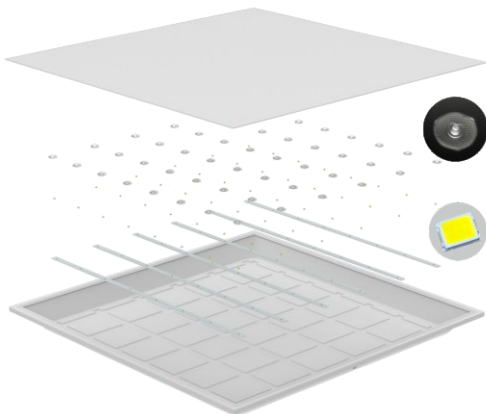

ZHONGSHAN XILE OPTOELECTRONIC TECHNOLOGY CO.,LTD.

Details

Datasheet- Small Panel Light Demeter I Series

PARAMETERS:

Model No	XL-6060-2	XL-6060-2	XL-6060-2	XL-6060-2	XL-6060-2	XL-6060-2	XL-6060-2	XL-6060-2
Power	36W	48W	60W	36W	48W	60W	72W	90W
Efficacy	100LM/W							
Power Factor	0.5/0.9							
CRI	80/90							
Beam Angle	120°							
LED	SMD2835*48	SMD2835*48	SMD2835*48	SMD2835*48	SMD2835*48	SMD2835*48	SMD2835*96	SMD2835*96
Size (mm)	595*595*30	595*595*30	595*595*30	295*1195*30	295*1195*30	295*1195*30	595*1195*30	595*1195*30

DIMENSIONS

LIGHTING DISTRIBUTIONS

EXPLODE

APPLICATIONS