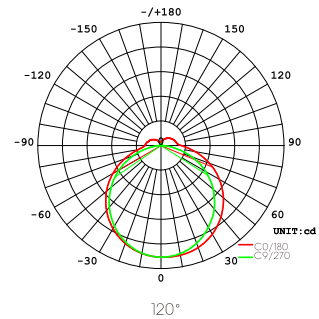

ZHONGSHAN XILE OPTOELECTRONIC TECHNOLOGY CO.,LTD.

Details

Datasheet- Small Panel Light Demeter I Series

PARAMETERS:

Model No	XL-6060-2	XL-6060-2	XL-6060-2	XL-6060-2	XL-6060-2	XL-6060-2	XL-6060-2	XL-6060-2
Power	36W	48W	60W	36W	48W	60W	72W	90W
Efficacy	100LM/W							
Power Factor	0.5/0.9							
CRI	80/90							
Beam Angle	120°							
LED	SMD2835*48	SMD2835*48	SMD2835*48	SMD2835*48	SMD2835*48	SMD2835*48	SMD2835*96	SMD2835*96
Size (mm)	595*595*30	595*595*30	595*595*30	295*1195*30	295*1195*30	295*1195*30	595*1195*30	595*1195*30

DIMENSIONS

LIGHTING DISTRIBUTIONS

EXPLODE

APPLICATIONS